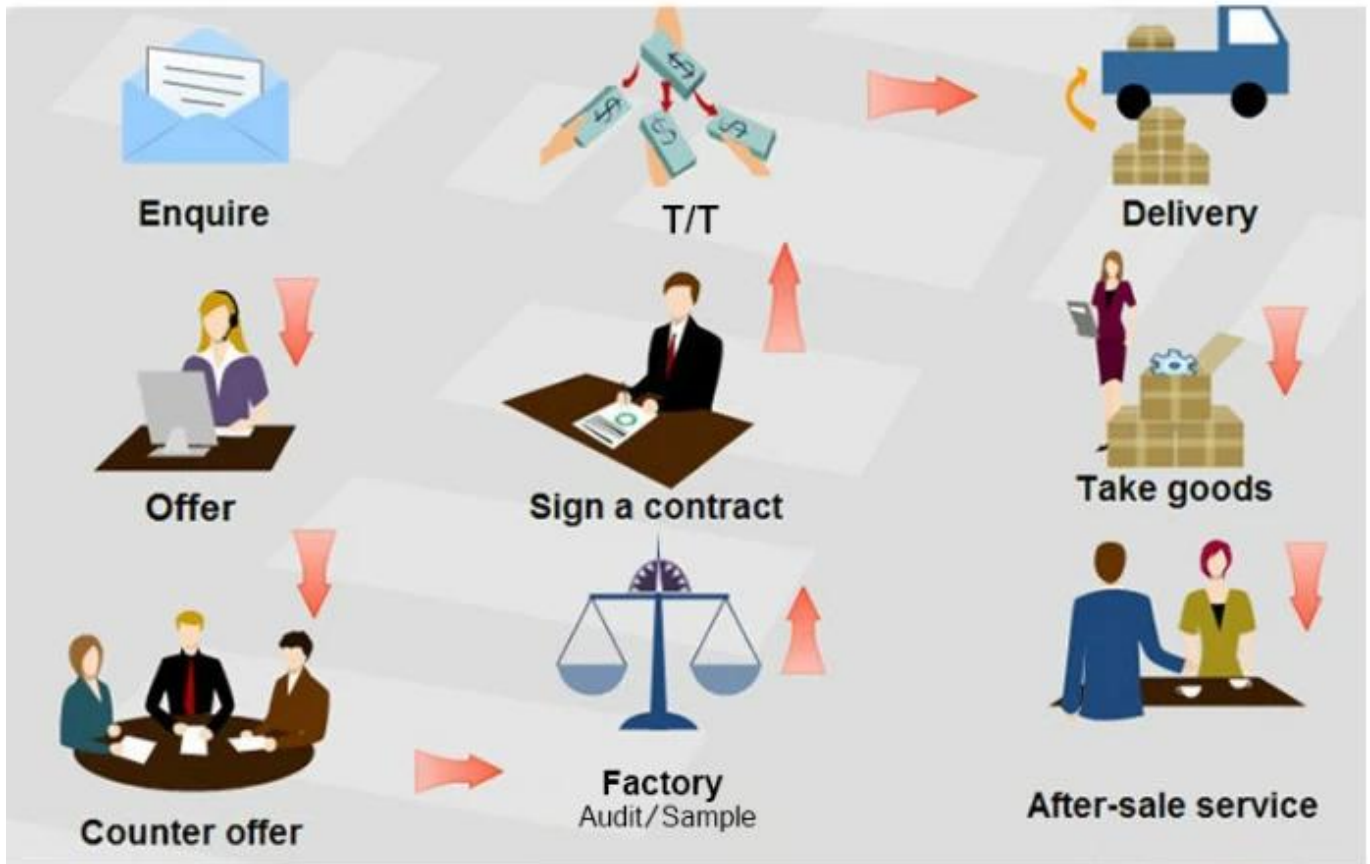

Bột giấy và Polyester **Công nghiệp** Khăn lau bằng vải không dệt với chất làm thấm cao

YICHEN

DIGITAL PRODUCTS FACTORY

Our Team

Factory

Trade Assurance

**TRADE WITH CONFIDENCE,
CREDIBLE AND RELIABLE**

Your payment is protected 100% of the Trade Assurance Order Amount if the product quality is not to your satisfaction or if the order is not shipped on time.