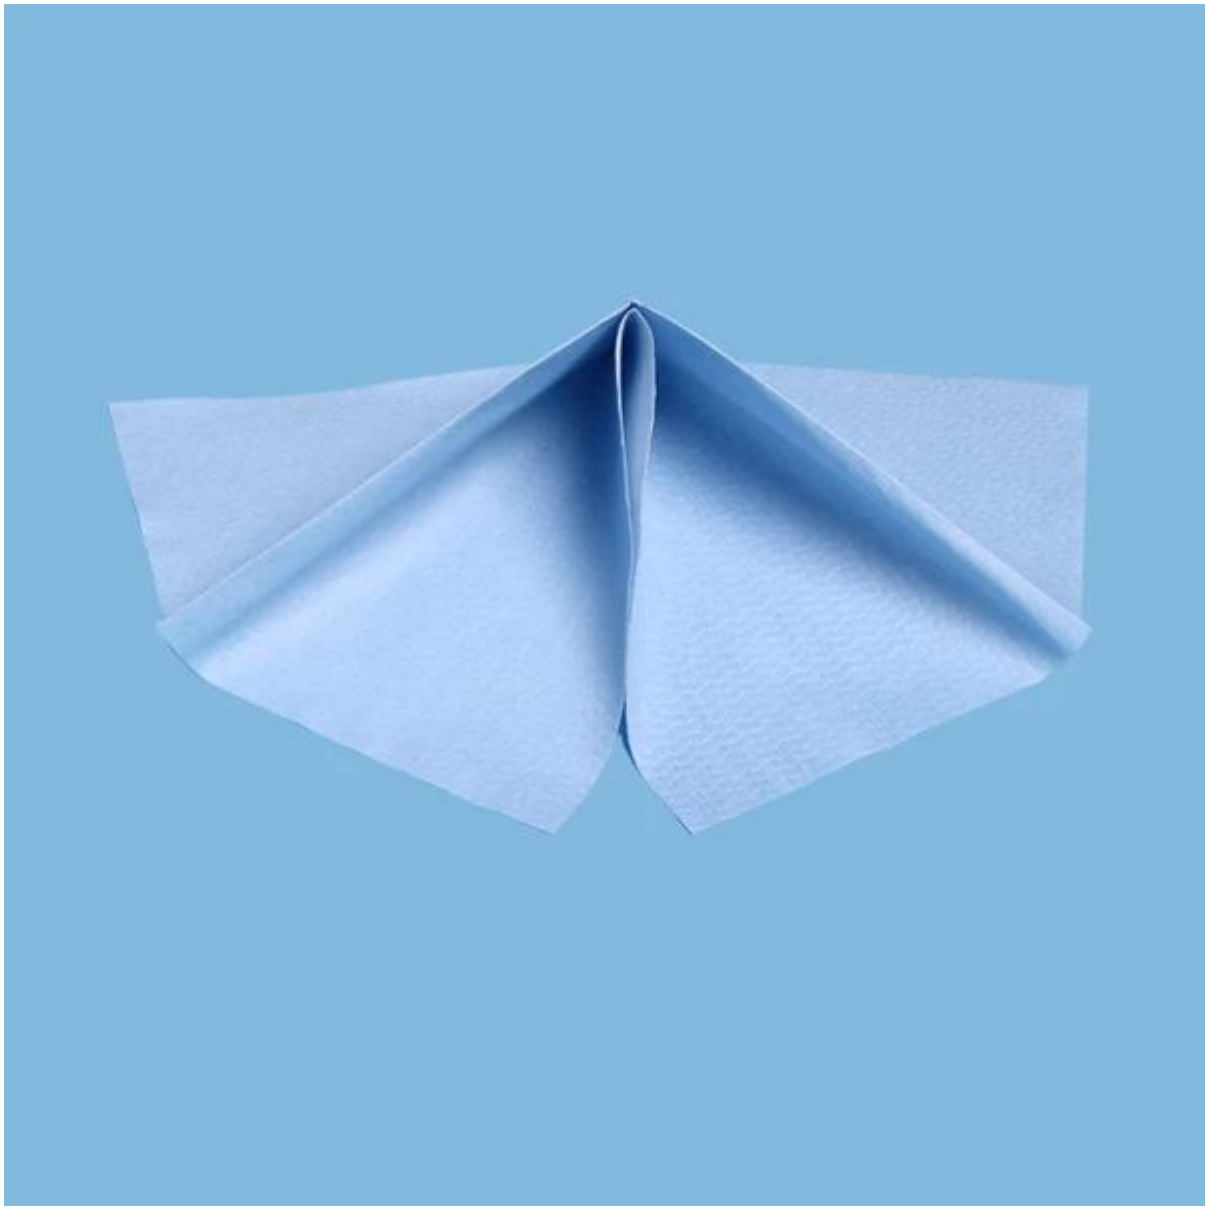

## Wood Pulp And Polyester Industrial Non Woven Fabric Wipes With High Absorbent

Product details□

Material	wood pulp and polyester
Weight	65gsm
Size	25cm*37cm
Color	Blue
Packing	500pcs/roll,4rolls/carton
MOQ	100 rolls
Sample	Free
Port	Shanghai

### Features:

1. [Extra absorbency](#)
2. Low lint & dust free
3. Solvent resistant
4. Cleanser could be used
5. Both dry & wet environments
6. Durable, wet strong, soft
7. Ideal to replace cotton rags, T-shirt

### Application:

1. Automotive refinishing, polishing, cleaning, washing
2. Cleanroom, laboratory, chemical, CAD Room
3. Printing, machine engineering, aircraft, workshop, oil station, etc...

Item	Style	Size	Color	Packing
9690	roll	25cm*37cm	white/blue/green	500pcs/roll,4rolls/carton
9691	roll	20cm*37cm	white/blue/green	500pcs/roll,4rolls/carton
9660	1/4 fold	25cm*35cm	white/blue/green	300pcs/box,6boxes/carton
9661	1/4 fold	30cm*35cm	white/blue/green	300pcs/box,6boxes/carton

Wood Pulp And Polyester [Industrial](#) Non Woven Fabric Wipes With High Absorbent