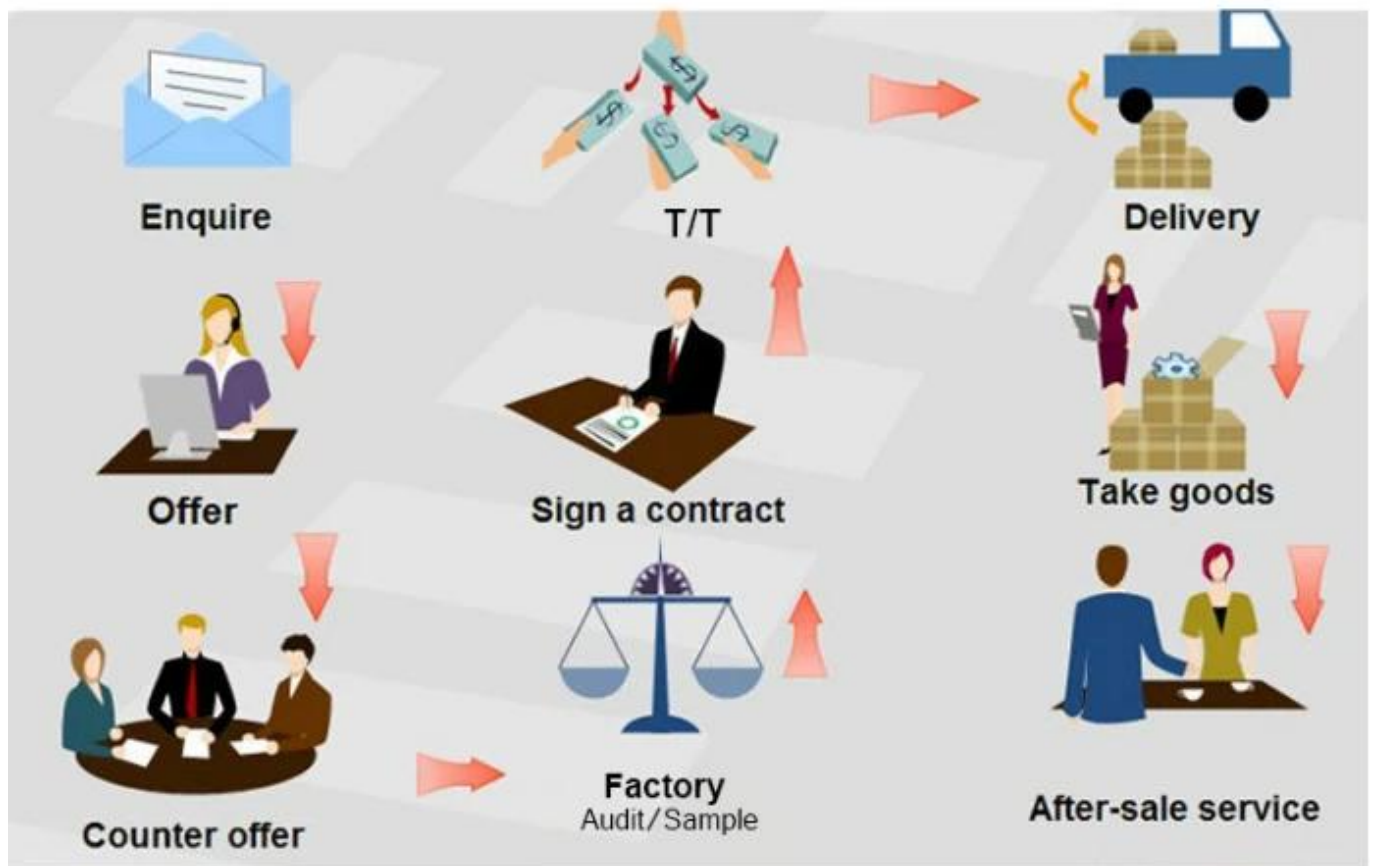

YICHEN
DIGITAL PRODUCTS FACTORY

Our Team

Factory

A yellow and orange icon of a money bag with a white dollar sign inside, positioned above the factory photo.

HOW TO BUY
TRADE FLOW

Trade Assurance

**TRADE WITH CONFIDENCE,
CREDIBLE AND RELIABLE**