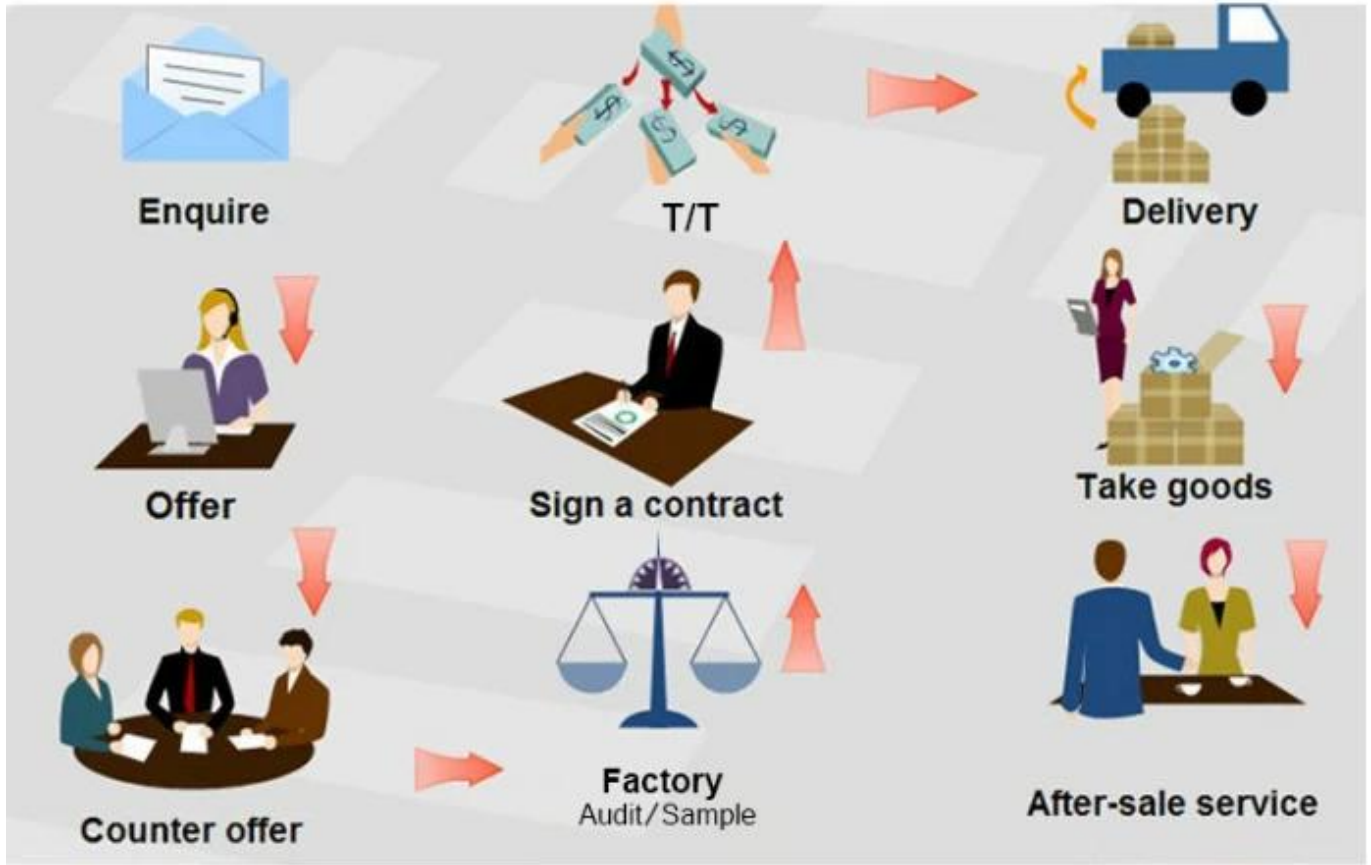

55% 45%polyester

	55%woodpulp + 45%polyester
	56gsm
	200
	iso9001,sgs,rohs

- 1
- 2
- 3.Perfect.
- 4.Provide.
- 5.Stronger
- 6.Soak.

YCtek, elettra, planeta, Timson, .....

55% 45%Polyester

**HOW TO BUY**  
TRADE FLOW

#### About after-sale

In the process of selling, if clients find quality problems in products, clients can note us, we'll take great care in performing this matter, the cost paid by us; if we find serious quality problems and can't be remedy, clients have right to return quality problems products to us, we must return the cost of the products.

#### About shipping

Sample lead time: 1-3 days; Mass order production: 7-12 days or negotiated . (By air or by sea depends on clients' choice)

**Tel:** 86-512-50313419  
**Mob:** 86-15895659543  
**Fax:** 86-512-57336236  
**Email:** yc@yichenwipe.cn