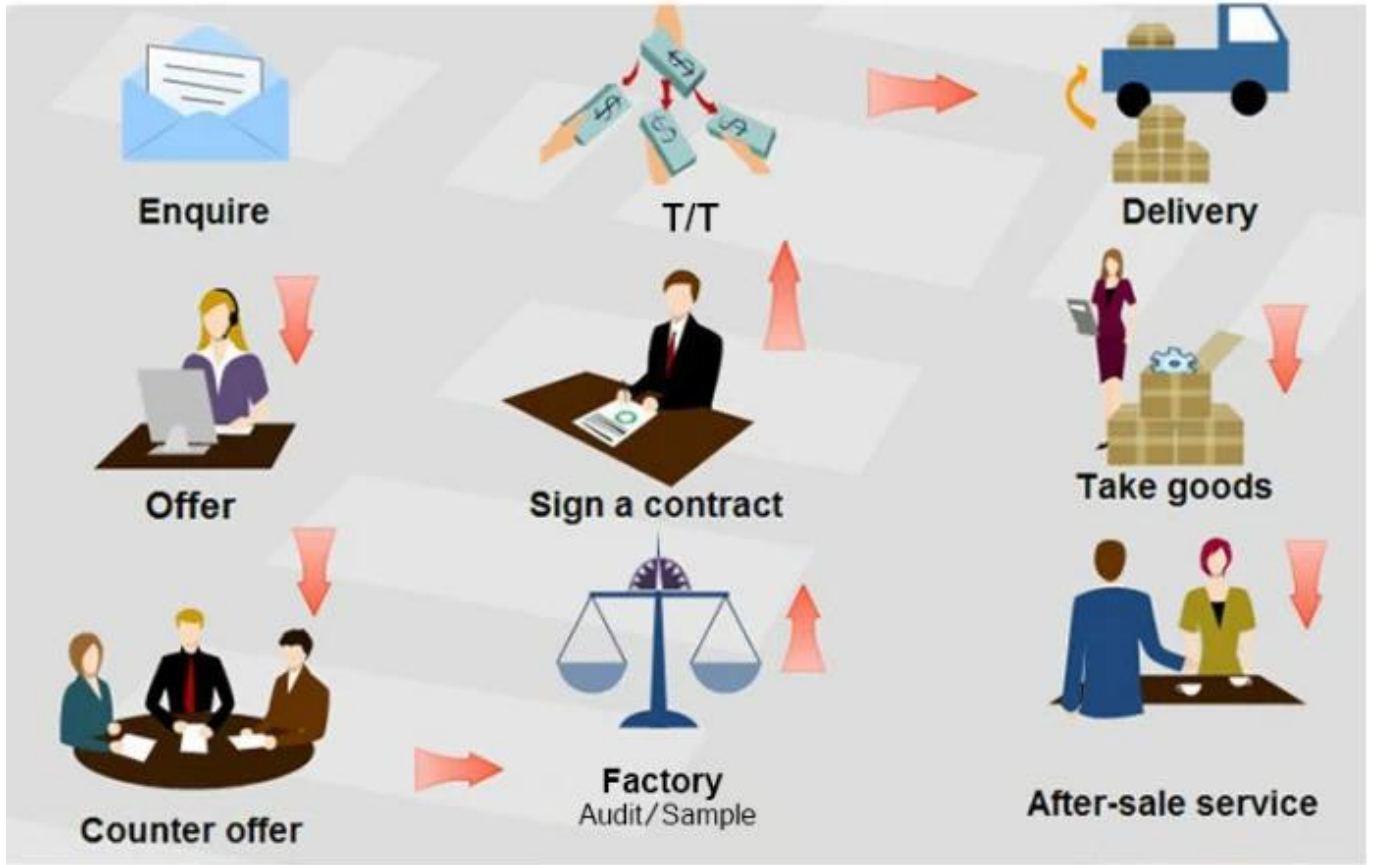

# HOW TO BUY

TRADE FLOW

#### About after-sale

In the process of selling, if clients find quality problems in products, clients can note us, we'll take great care in performing this matter, the cost paid by us; if we find serious quality problems and can't be remedy, clients have right to return quality problems products to us, we must return the cost of the products.

#### About shipping

Sample lead time: 1-3 days; Mass order production: 7-12 days or negotiated . (By air or by sea depends on clients' choice)

Tel: 86-512-50313419  
Mob: 86-15895659543  
Fax: 86-512-57336236  
Email: yc@yichenwipe.cn