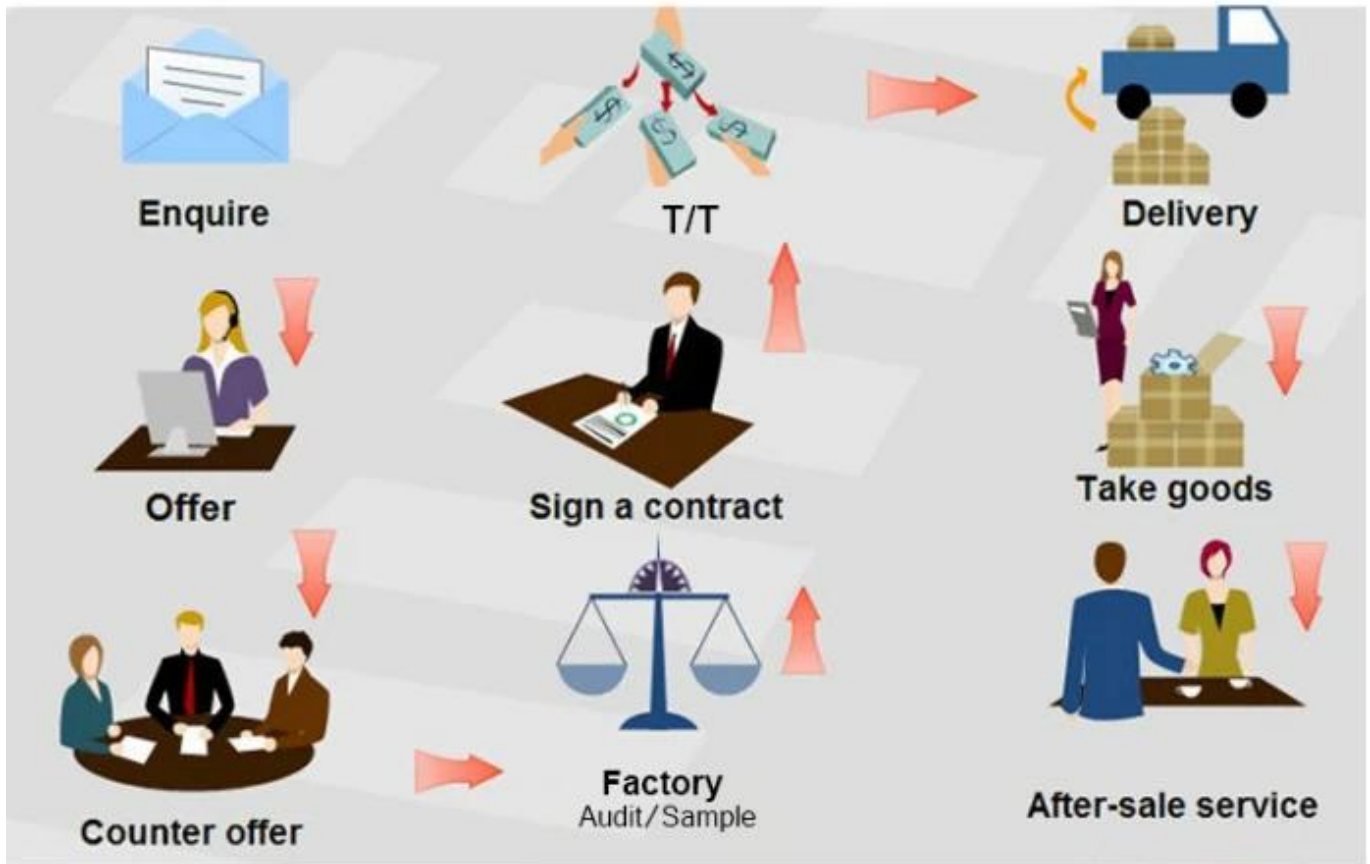

Attention: *"R"with embossing.*

YCtek 1/4 gấp Woodpulp/Polyester Spunlace tấm không dệt công nghiệp vải làm sạch

YICHEN

DIGITAL PRODUCTS FACTORY

Our Team

Factory

Trade Assurance

**TRADE WITH CONFIDENCE,
CREDIBLE AND RELIABLE**