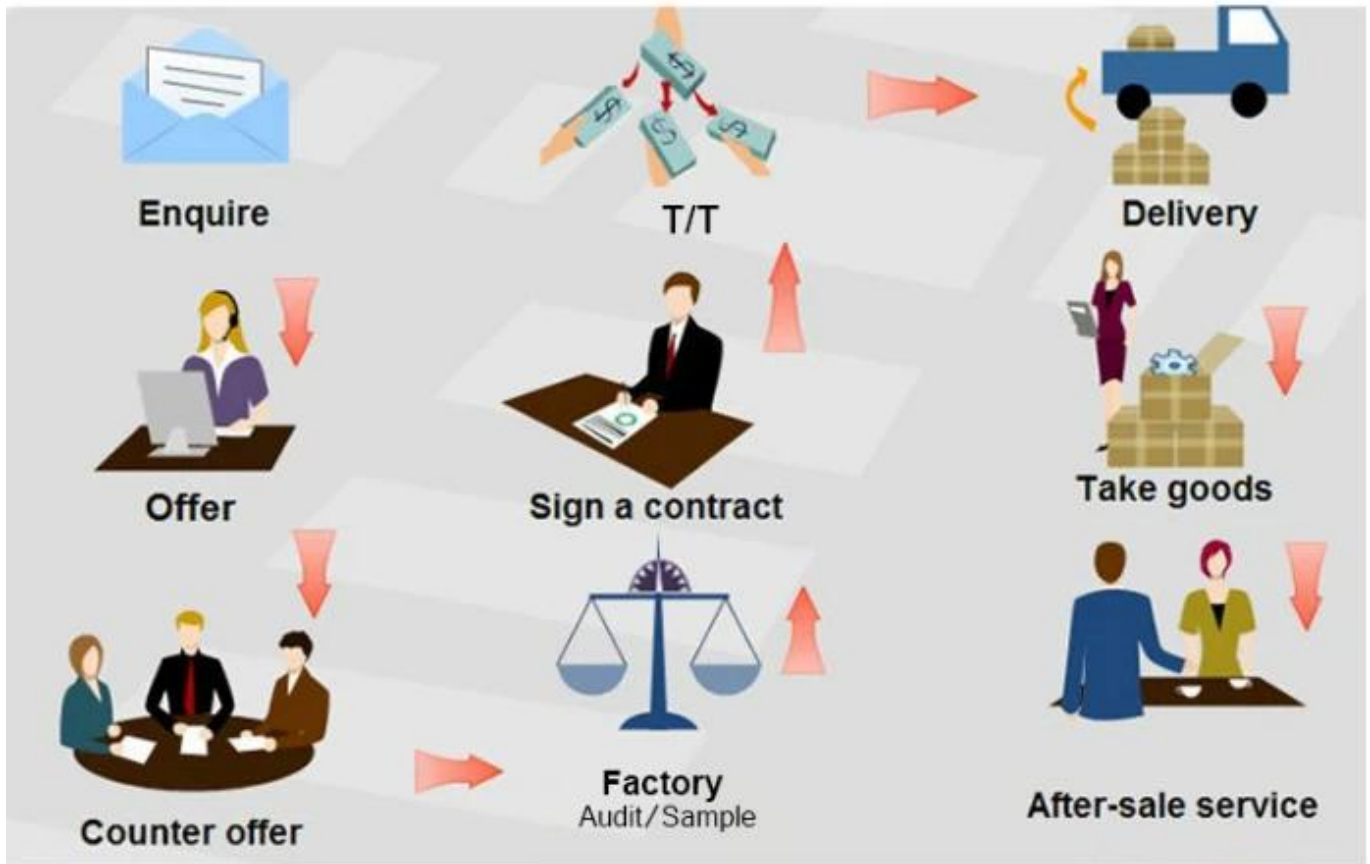

Độ bền & Không có lint **Tổng vệ sinh lau chùi** Với chất làm thấm cao

YICHEN

DIGITAL PRODUCTS FACTORY

Our Team

Factory

Trade Assurance

**TRADE WITH CONFIDENCE,
CREDIBLE AND RELIABLE**

Your payment is protected 100% of the Trade Assurance Order Amount if the product quality is not to your satisfaction or if the order is not shipped on time.

About after-sale

In the process of selling, if clients find quality problems in products, clients can note us, we'll take great care in performing this matter, the cost paid by us; if we find serious quality problems and can't be remedy, clients have right to return quality problems products to us, we must return the cost of the products.