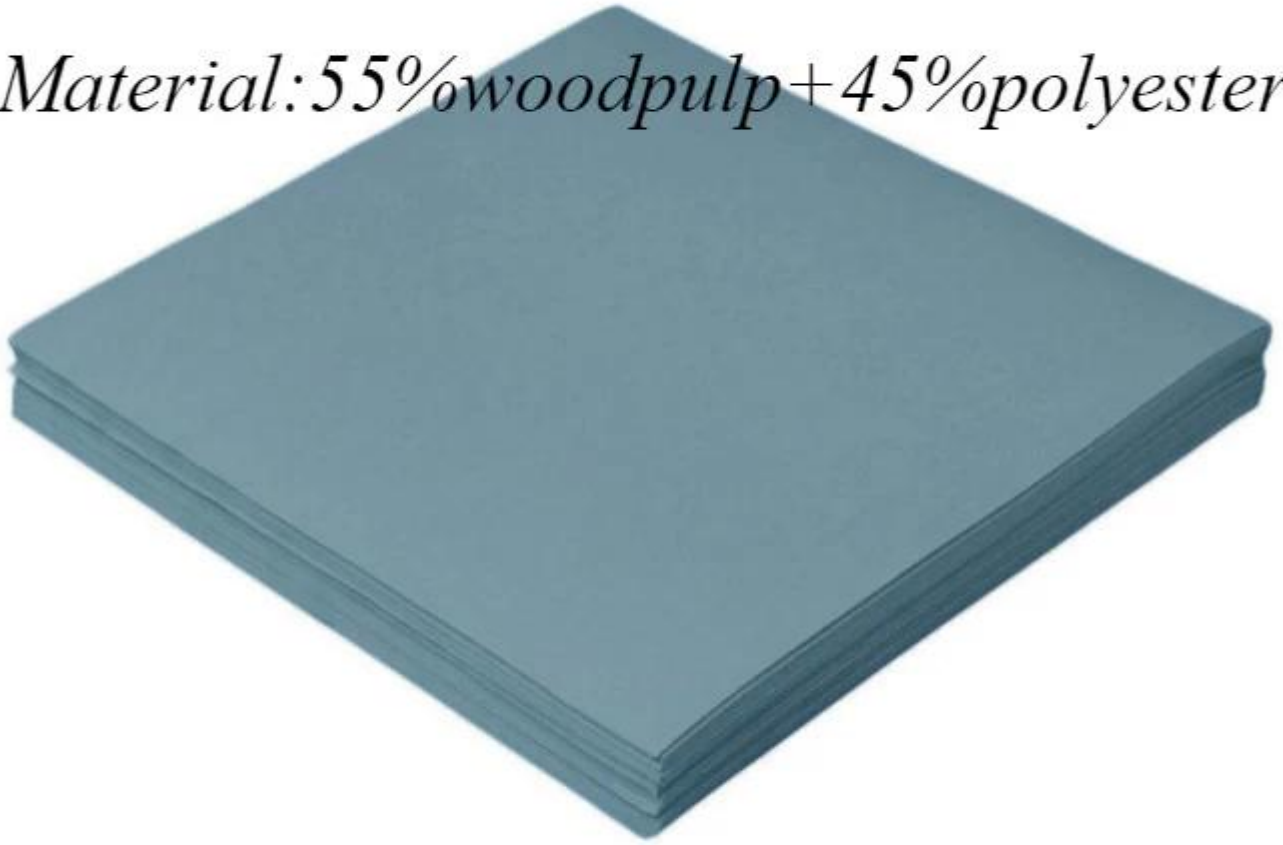

Material: 55% woodpulp + 45% polyester