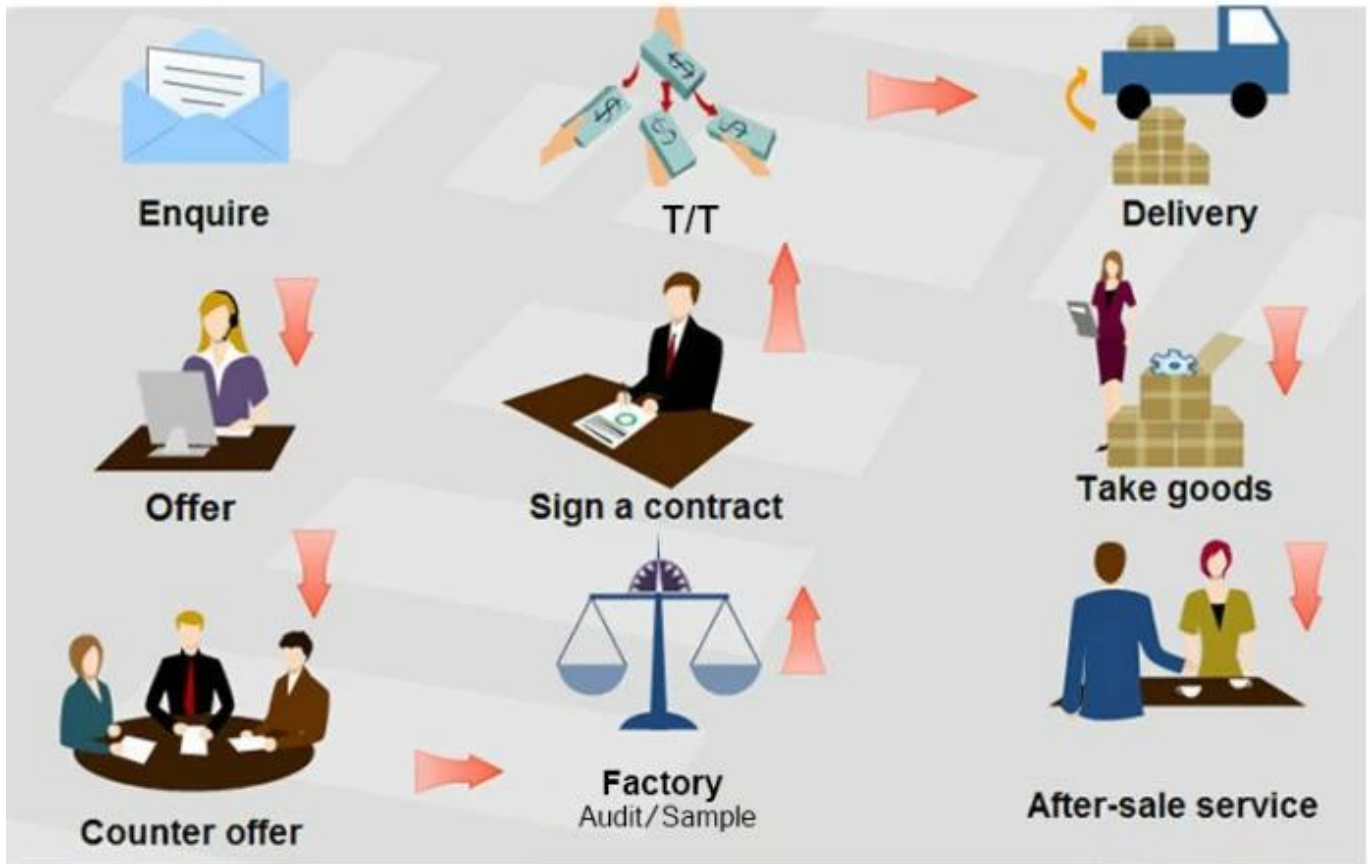

YICHEN

DIGITAL PRODUCTS FACTORY

Our Team

Factory

Trade Assurance

**TRADE WITH CONFIDENCE,
CREDIBLE AND RELIABLE**

Your payment is protected 100% of the Trade Assurance Order Amount if the product quality is not to your satisfaction or if the order is not shipped on time.

About customer service

If your inquiry didn't be replied in time, maybe because of large amount of consulting, please wait patiently, or maybe system problems, your inquiry was lost etc. If the time is too long, Please contact other lights on customer service, or login back Wangwang, then consult, please forgive any inconvenient by this.

About after-sale

In the process of selling, if clients find quality problems in products, clients can note us, we'll take great care in performing this matter, the cost paid by us; if we find serious quality problems and can't be remedy, clients have right to return quality problems products to us, we must return the cost of the products.

About shipping

Sample lead time: 1-3 days; Mass order production: 7-12 days or negotiated . (By air or by sea depends on clients' choice)

Tel: 86-512-50313419
Mob: 86-15895659543
Fax: 86-512-57336236
Email: yc@yichenwipe.cn