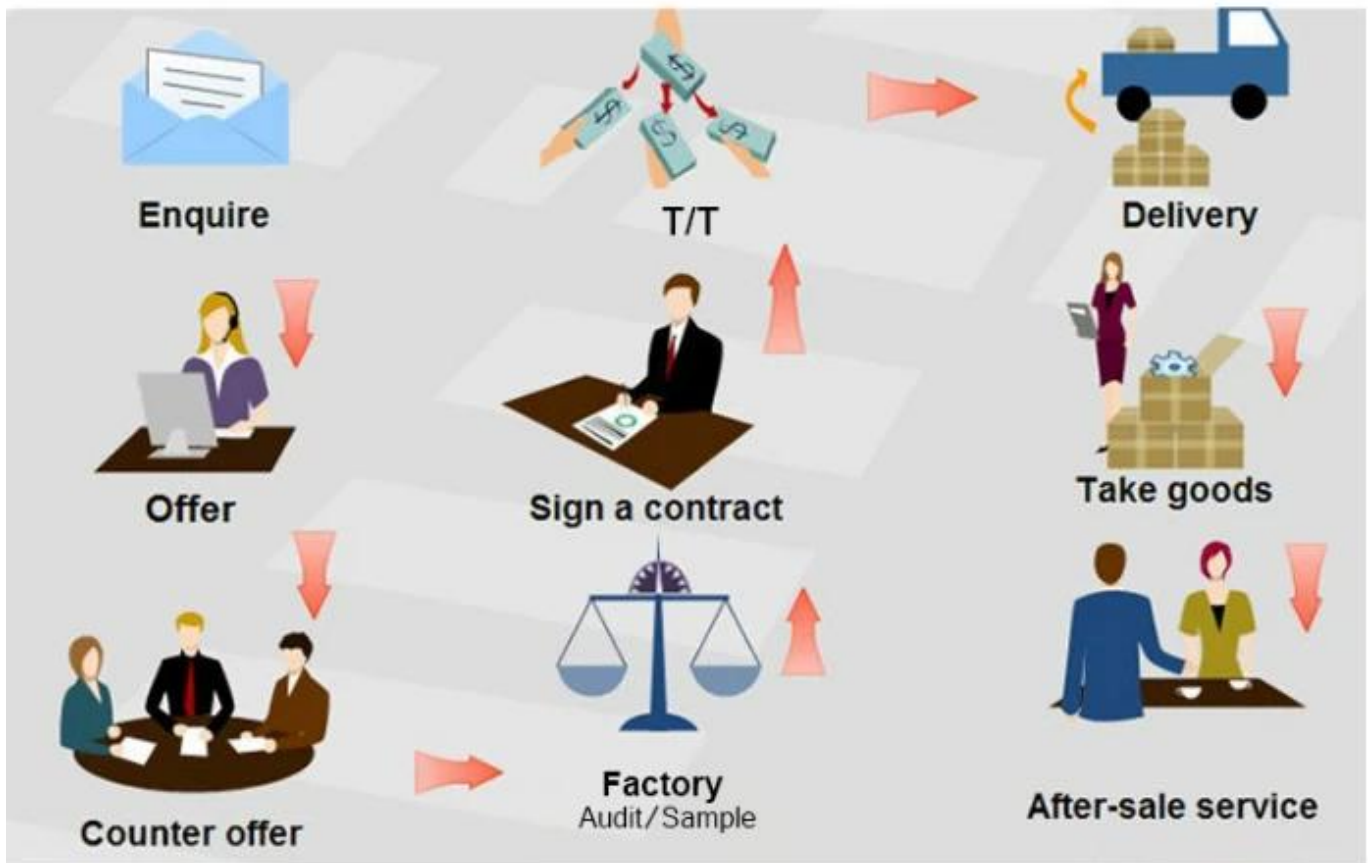

YICHEN

DIGITAL PRODUCTS FACTORY

Our Team

Factory

Trade Assurance

**TRADE WITH CONFIDENCE,
CREDIBLE AND RELIABLE**

Your payment is protected 100% of the Trade Assurance Order Amount if the product quality is not to your satisfaction or if the order is not shipped on time.

HOW TO BUY TRADE FLOW

About customer service

If your inquiry didn't be replied in time, maybe because of large amount of consulting, please wait patiently, or maybe system problems, your inquiry was lost etc. If the time is too long, Please contact other lights on customer service, or login back Wangwang, then consult, please forgive any inconvenient by this.

About after-sale

In the process of selling, if clients find quality problems in products, clients can note us, we'll take great care in performing this matter, the cost paid by us; if we find serious quality problems and can't be remedy, clients have right to return quality problems products to us, we must return the cost of the products.

About shipping

Sample lead time: 1-3 days; Mass order production: 7-12 days or negotiated . (By air or by sea depends on clients' choice)

Tel: 86-512-50313419
Mob: 86-15895659543
Fax: 86-512-57336236
Email: yc@yichenwipe.cn