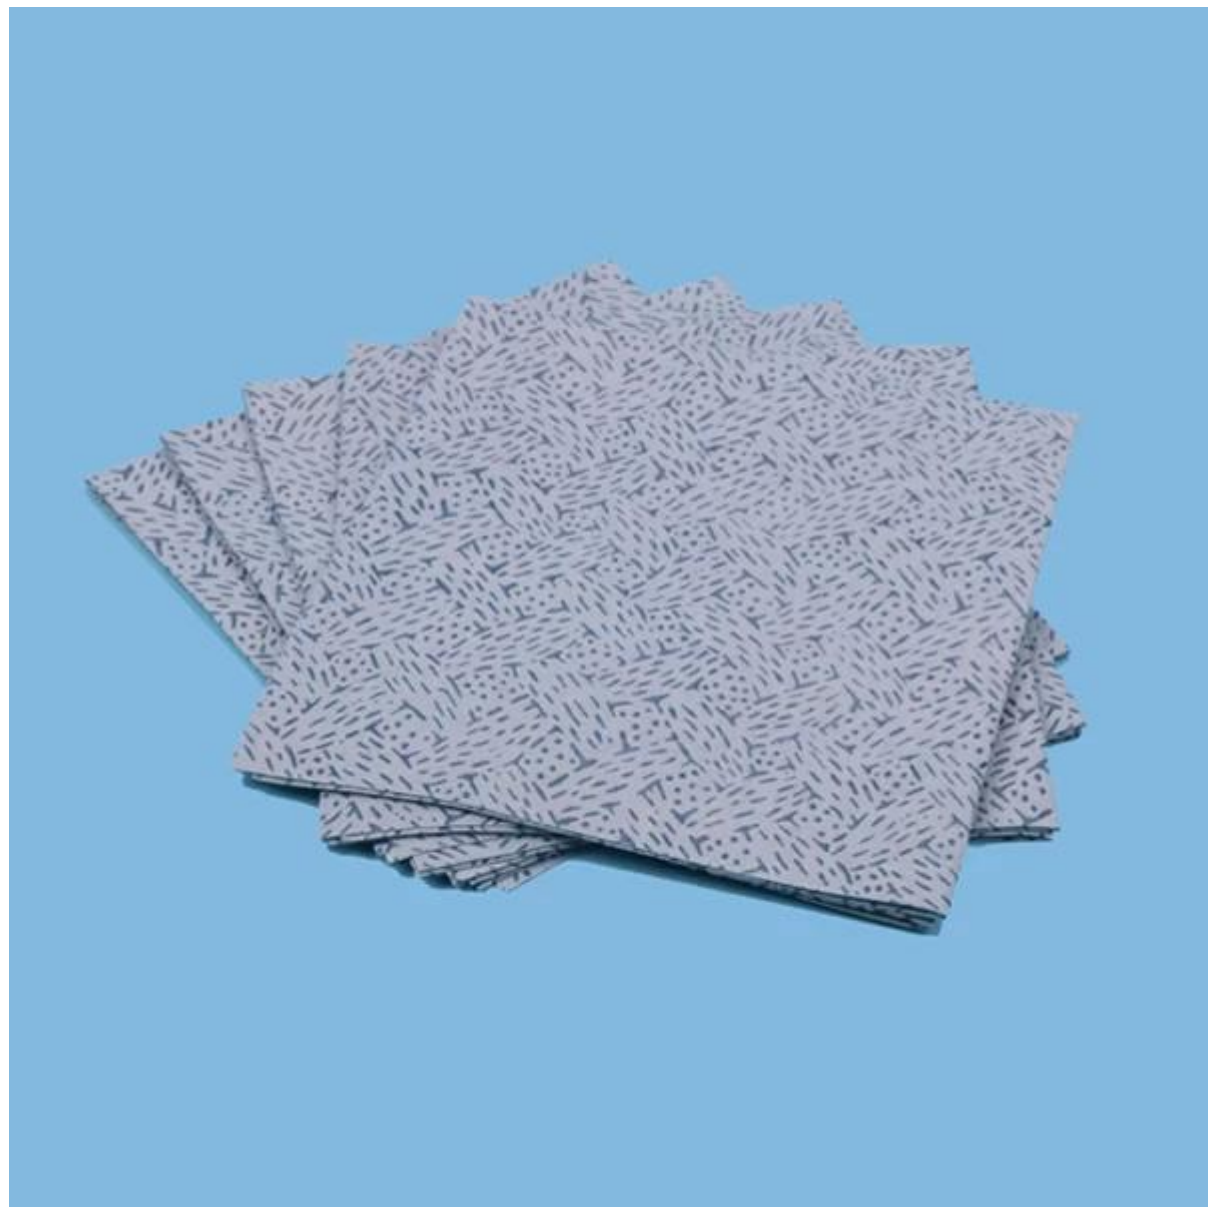

1 15-25days

3. QA QC 1

4. 100% PP OEM