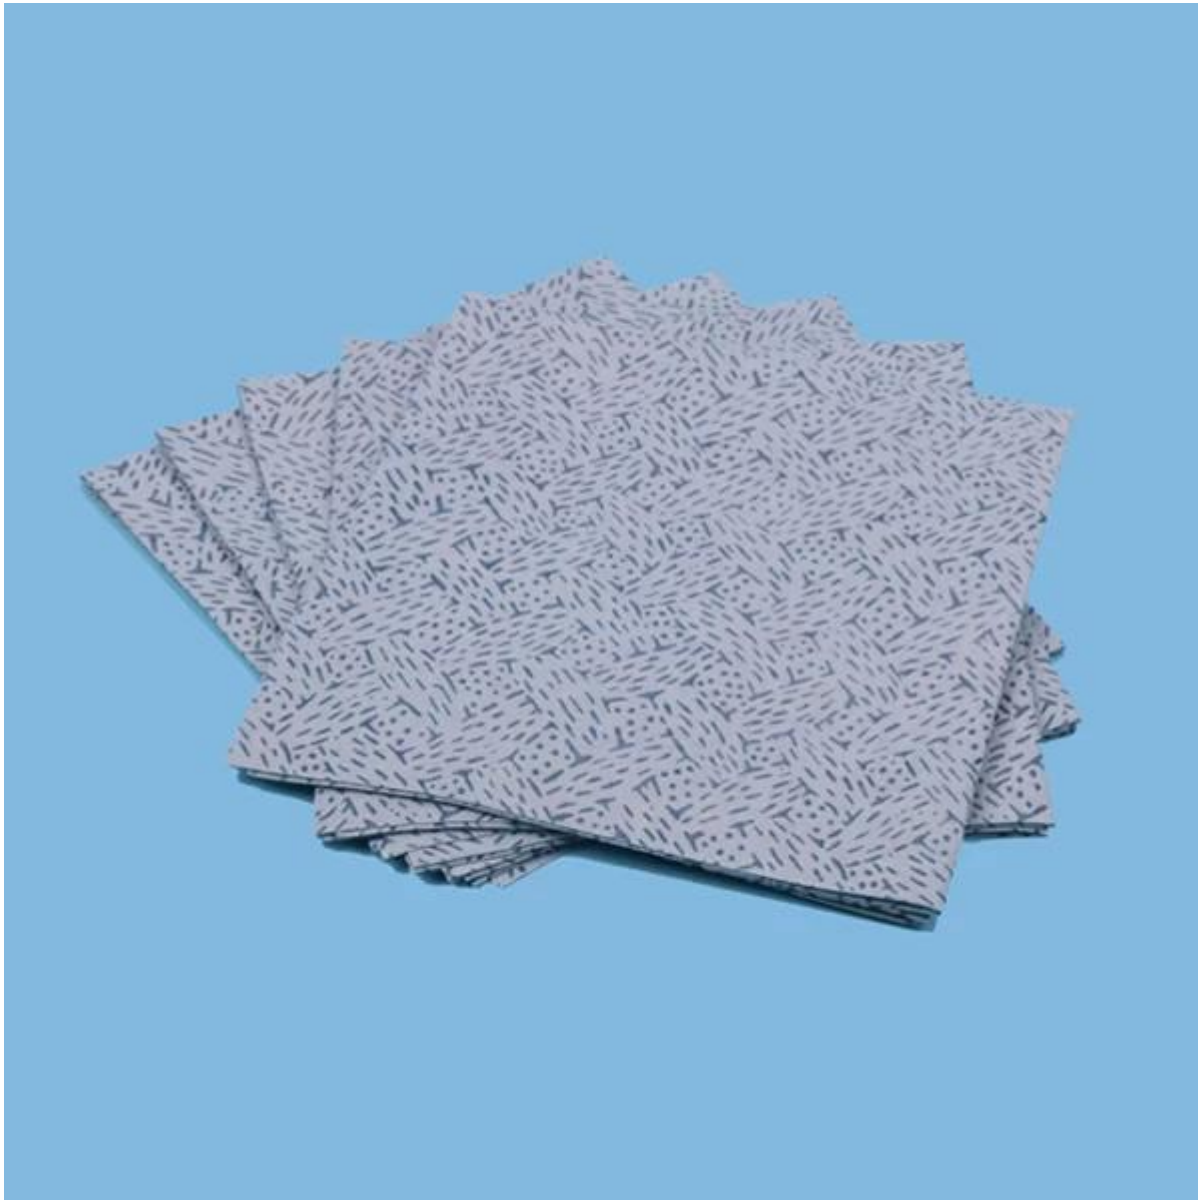

Code	Color	Size	Packing
3331-00	White	32cm*35cm	400pcs/roll, 2rolls/carton
3331-05	White	30cm*34cm	100pcs/bag, 20bags/carton
3331-15	Blue	32cm*34cm	100pcs/bag, 20bags/carton
3331-13	Blue	12**12"	100pcs/bag, 20bags/carton
3331-23	Blue	32cm*35cm	300pcs/box, 6boxes/carton
3331-10	Blue	32cm*35cm	400pcs/roll, 2rolls/carton

Oil Absorbent 100%polypropylene Meltblown Nonwoven Fabric Industrial Wipes