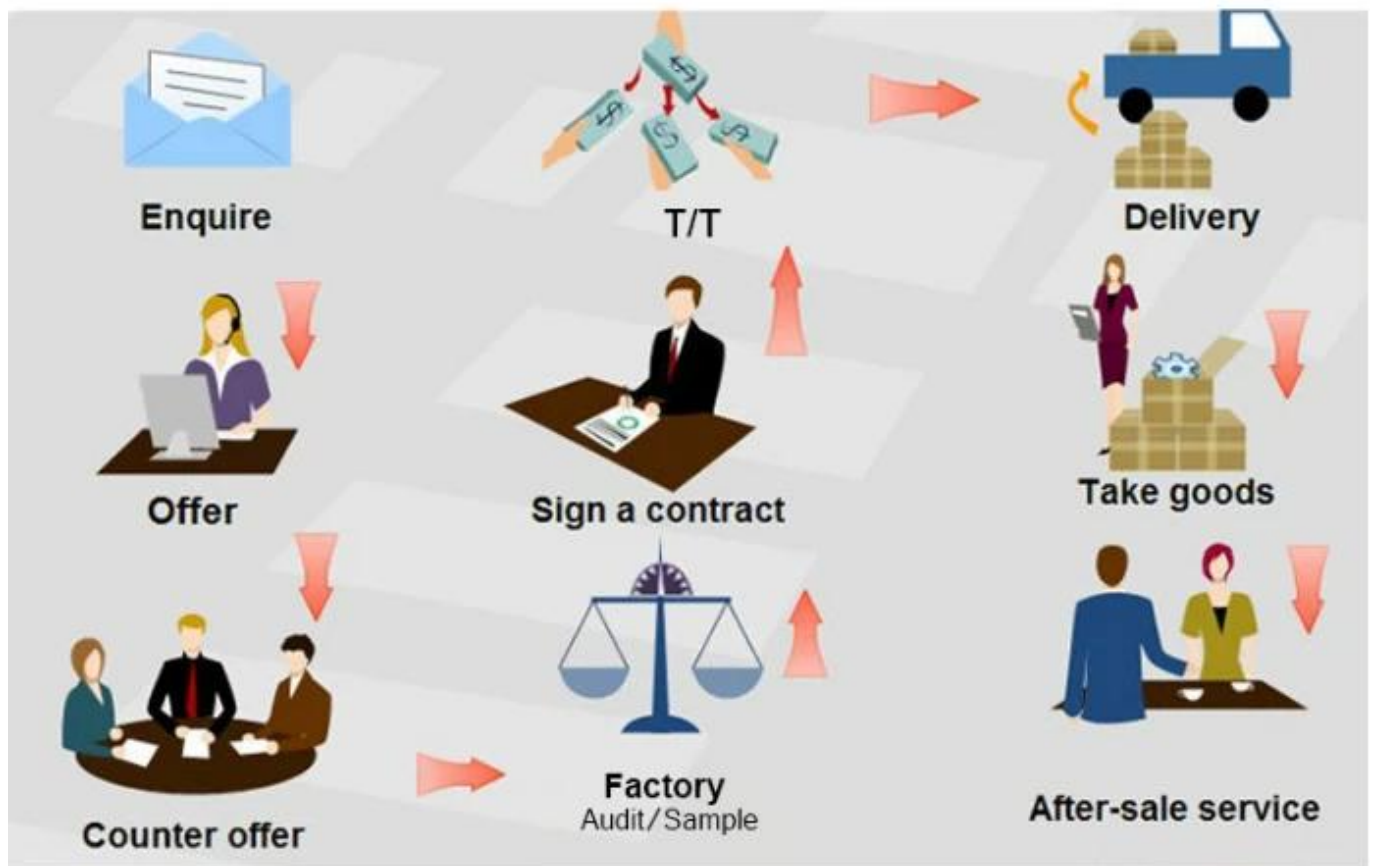

YICHEN
DIGITAL PRODUCTS FACTORY

Our Team **Factory**

A yellow shopping bag icon with a white dollar sign is positioned in the upper right area of the banner.

HOW TO BUY
TRADE FLOW

Trade Assurance

**TRADE WITH CONFIDENCE,
CREDIBLE AND RELIABLE**