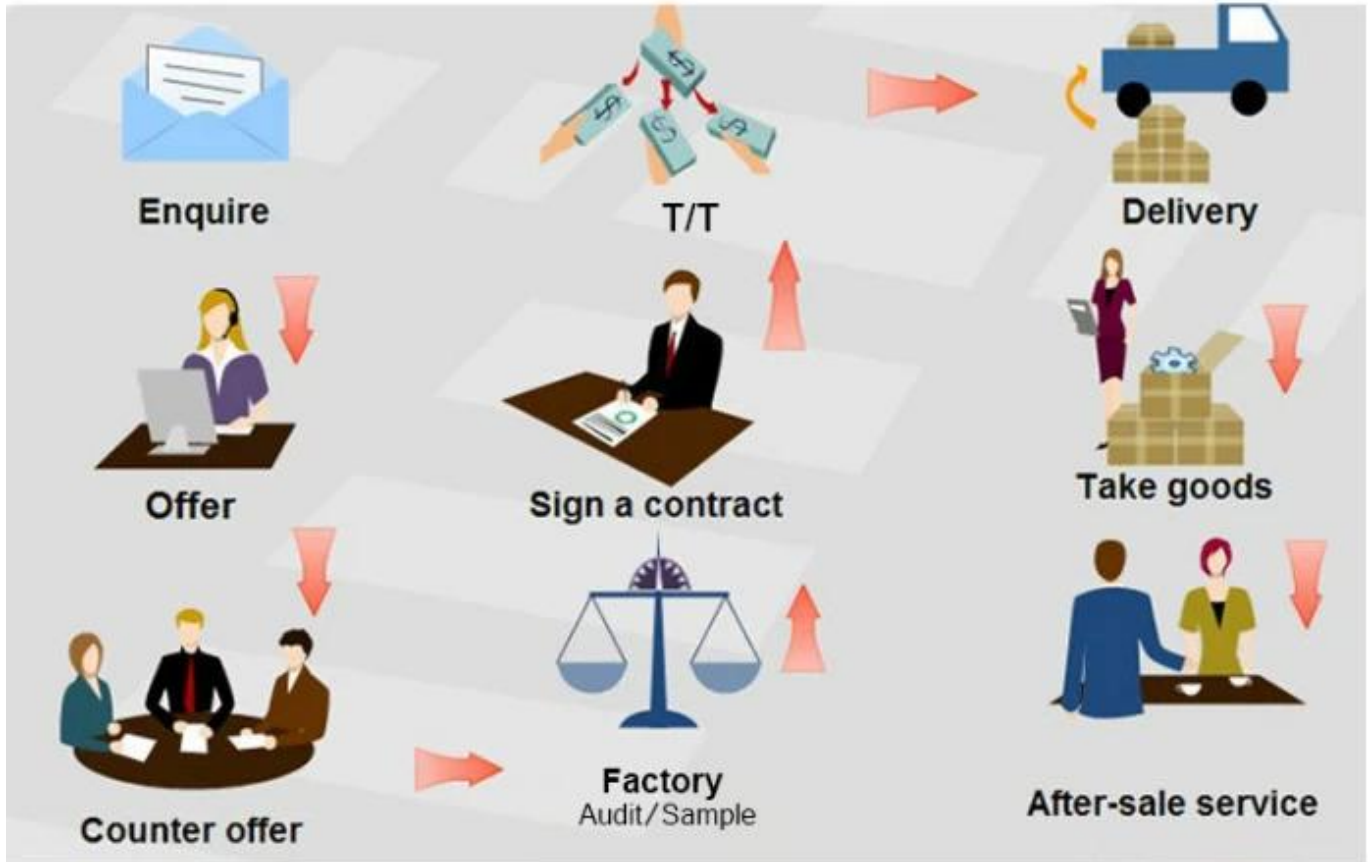

Сухие общие чистящие салфетки без ткани с высоким абсорбентом воды и масла

YICHEN

DIGITAL PRODUCTS FACTORY

Our Team

Factory

Trade Assurance

**TRADE WITH CONFIDENCE,
CREDIBLE AND RELIABLE**

Your payment is protected 100% of the Trade Assurance Order Amount if the product quality is not to your satisfaction or if the order is not shipped on time.