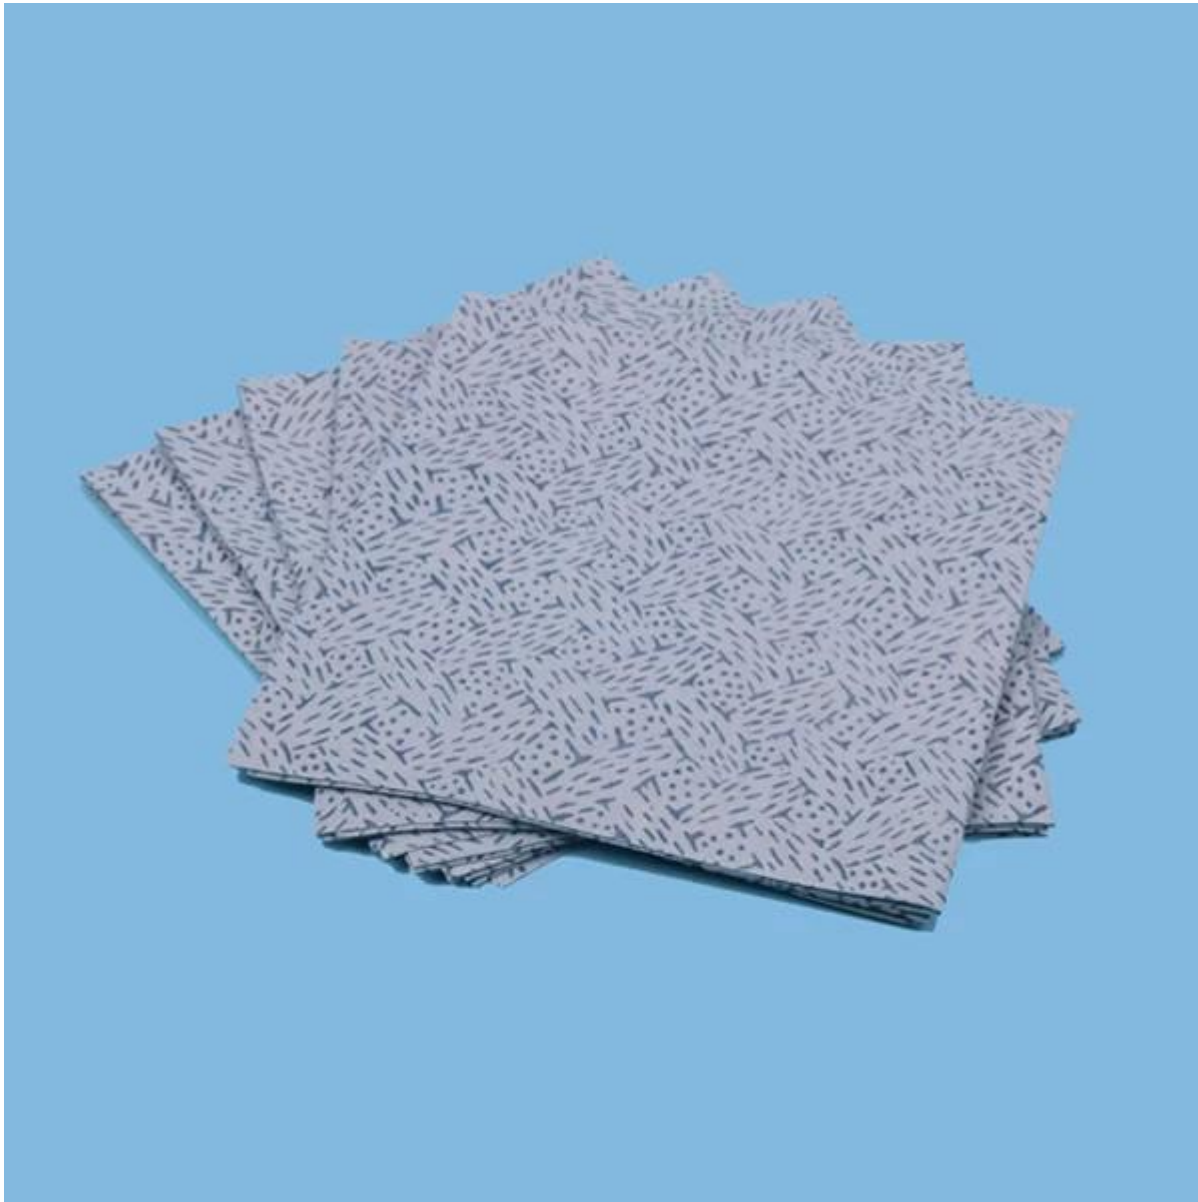

Code	Color	Size	Packing
3331-00	White	32cm*35cm	400pcs/roll, 2rolls/carton
3331-05	White	30cm*34cm	100pcs/bag, 20bags/carton
3331-15	Blue	32cm*34cm	100pcs/bag, 20bags/carton
3331-13	Blue	12**12"	100pcs/bag, 20bags/carton
3331-23	Blue	32cm*35cm	300pcs/box, 6boxes/carton
3331-10	Blue	32cm*35cm	400pcs/roll, 2rolls/carton

Oil Absorbent 100%polypropylene Meltblown Nonwoven Fabric Industrial Wipes