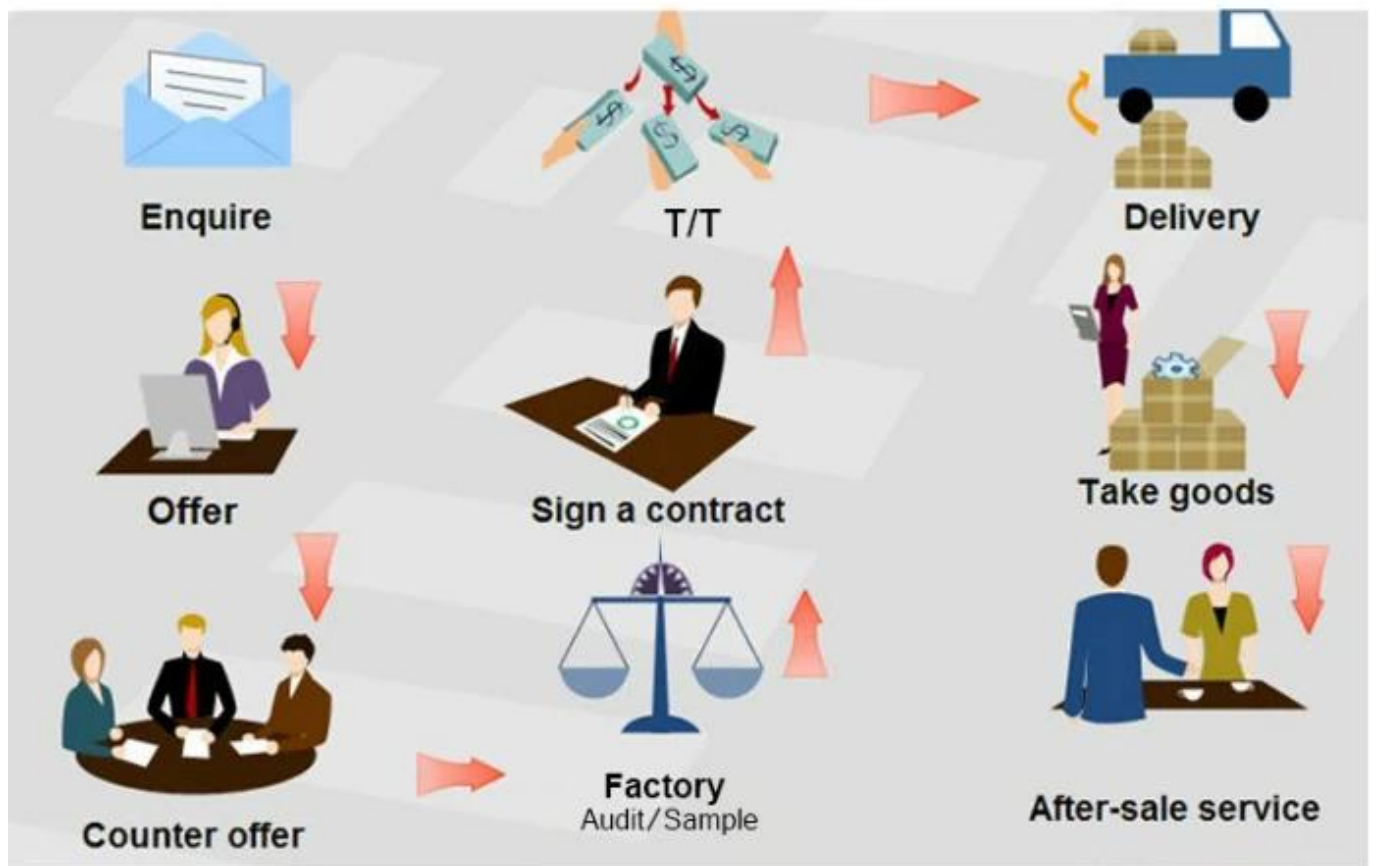

YICHEN
DIGITAL PRODUCTS FACTORY

Our Team

Factory

A yellow icon of a money bag with a white dollar sign (\$) is positioned above the factory photo.

HOW TO BUY
TRADE FLOW

Trade Assurance

**TRADE WITH CONFIDENCE,
CREDIBLE AND RELIABLE**