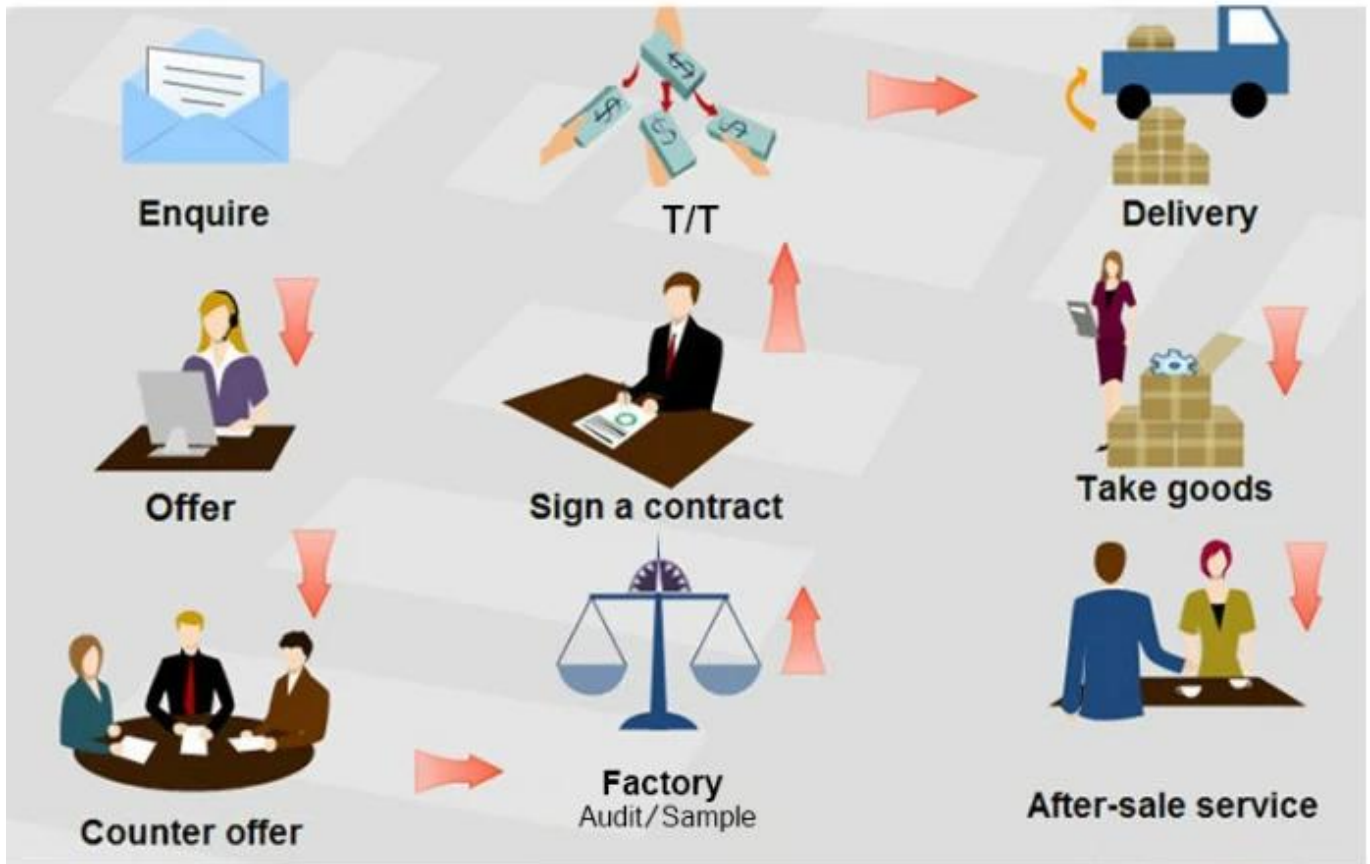

Trade Assurance

**TRADE WITH CONFIDENCE,
CREDIBLE AND RELIABLE**

Your payment is protected 100% of the Trade Assurance Order Amount if the product quality is not to your satisfaction or if the order is not shipped on time.