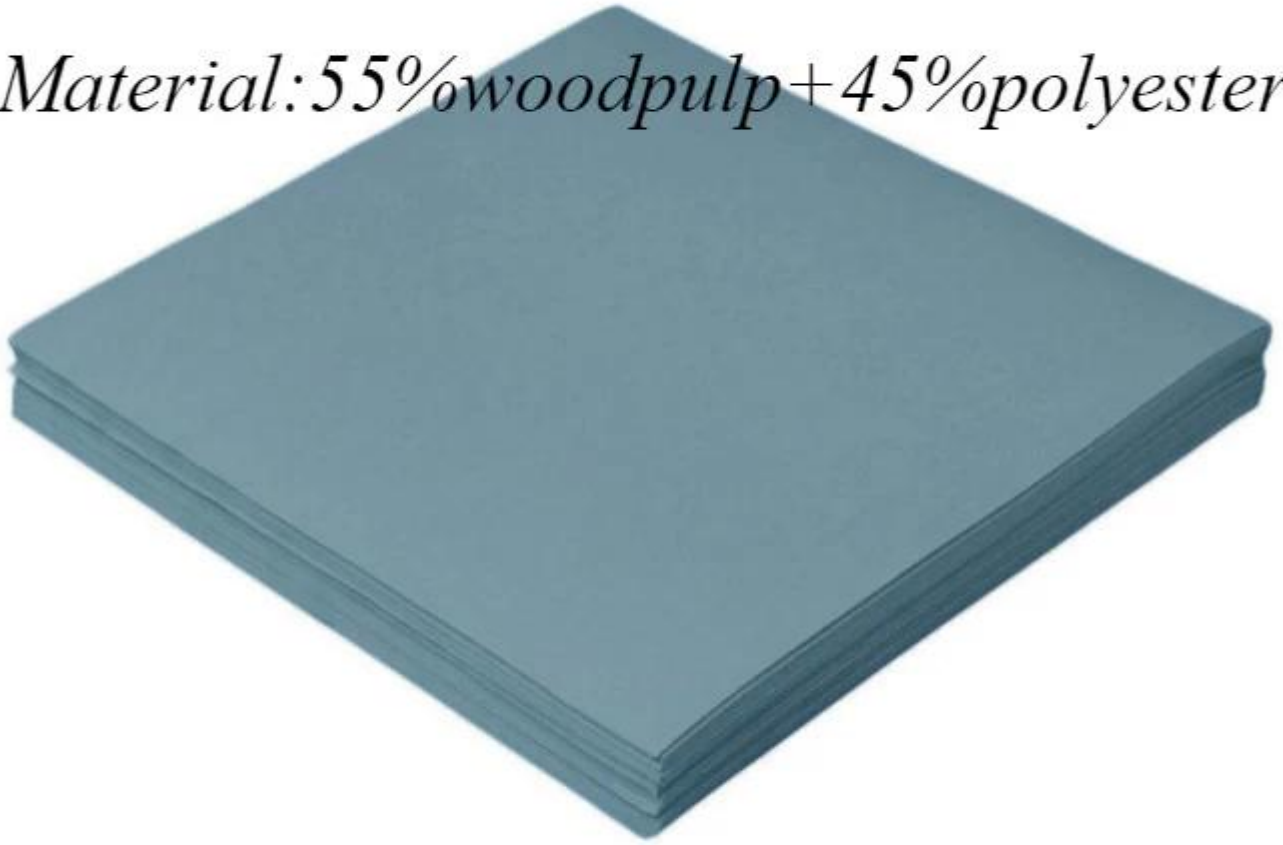

YCtek Industrial Wiping Roll

Material: 55%woodpulp+45%polyester

*Size: 22.8cm*35cm*500pcs/roll*

Weight: 65gsm

Packing: 4rolls/carton

MOQ: 12rolls

Sample: Free

Port: Shanghai

Material: 55% woodpulp + 45% polyester

Low lint release
Solvent resistive
Cost-effective
Highly water absorbent

□□□ □□

YCtek Industrial Wiping Roll □ □□□ □ □□□ (□ : □□, □□, □□, □□□ □)

Custom packaging

Package