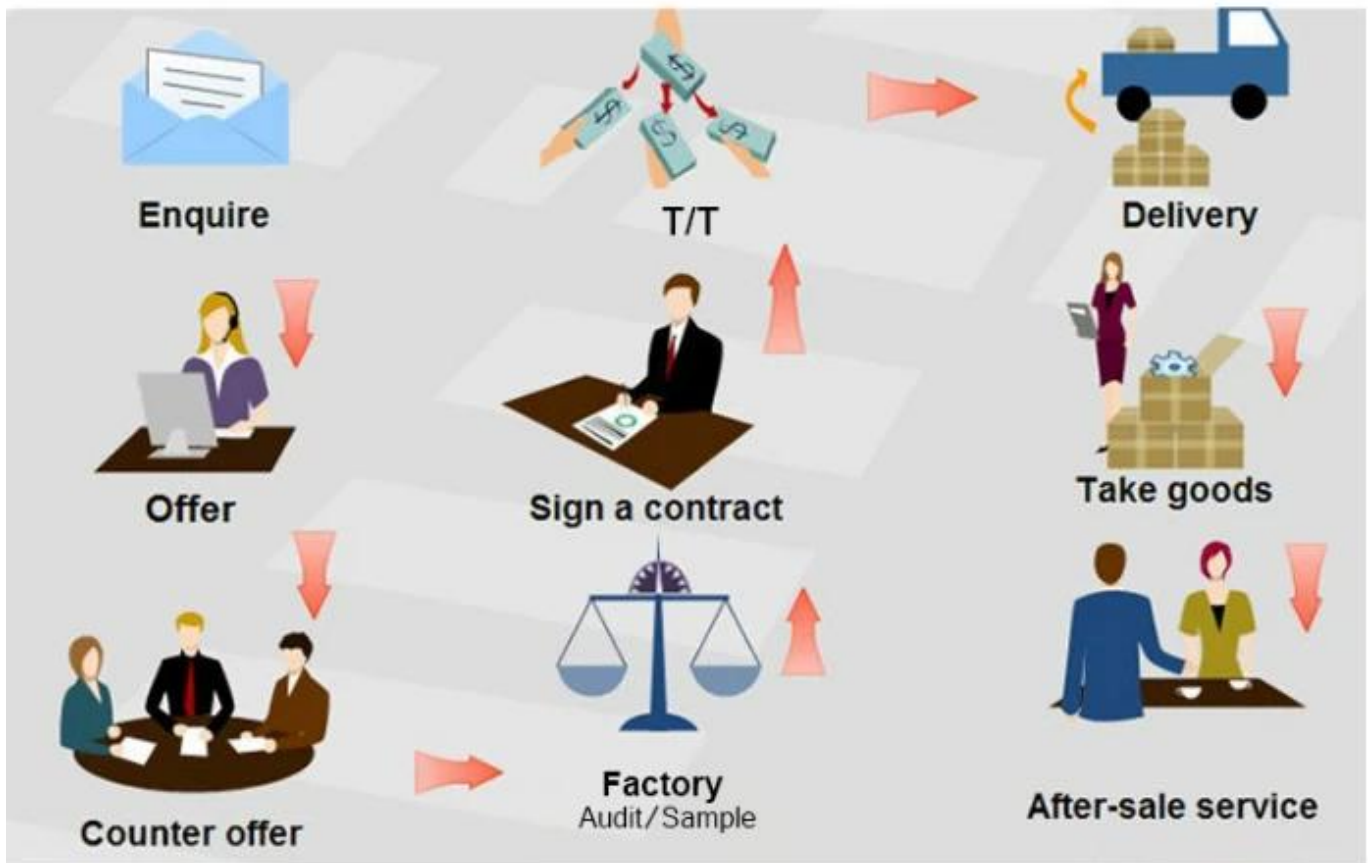

Our Team

Factory

Trade Assurance

**TRADE WITH CONFIDENCE,
CREDIBLE AND RELIABLE**

Your payment is protected 100% of the Trade Assurance Order Amount if the product quality is not to your satisfaction or if the order is not shipped on time.

HOW TO BUY TRADE FLOW

About customer service

If your inquiry didn't be replied in time, maybe because of large amount of consulting, please wait patiently, or maybe system problems, your inquiry was lost etc. If the time is too long, Please contact other lights on customer service, or login back Wangwang, then consult, please forgive any inconvenient by this.

About after-sale

In the process of selling, if clients find quality problems in products, clients can note us, we'll take great care in performing this matter, the cost paid by us; if we find serious quality problems and can't be remedy, clients have right to return quality problems products to us, we must return the cost of the products.

About shipping

Sample lead time: 1-3 days; Mass order production: 7-12 days or negotiated . (By air or by sea depends on clients' choice)

Tel: 86-512-50313419
Mob: 86-15895659543
Fax: 86-512-57336236
Email: yc@yichenwipe.cn