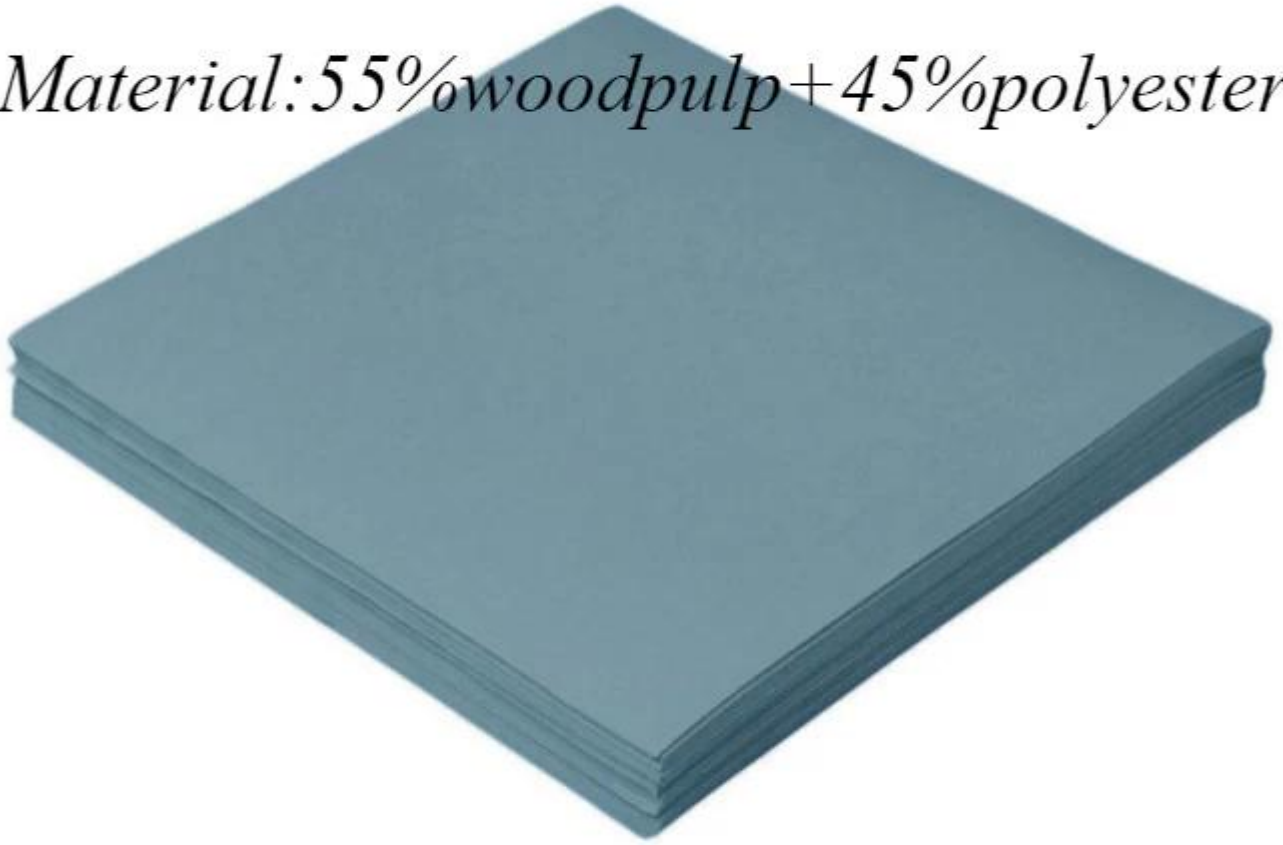

# *YCtek Industrial Wiping Roll*

*Material: 55%woodpulp+45%polyester*

*Size: 22.8cm\*35cm\*500pcs/roll*

*Weight: 65gsm*

*Packing: 4rolls/carton*

*MOQ: 12rolls*

*Sample: Free*

*Port: Shanghai*

*Material: 55% woodpulp + 45% polyester*

*Low lint release*  
*Solvent resistive*  
*Cost-effective*  
*Highly water absorbent*